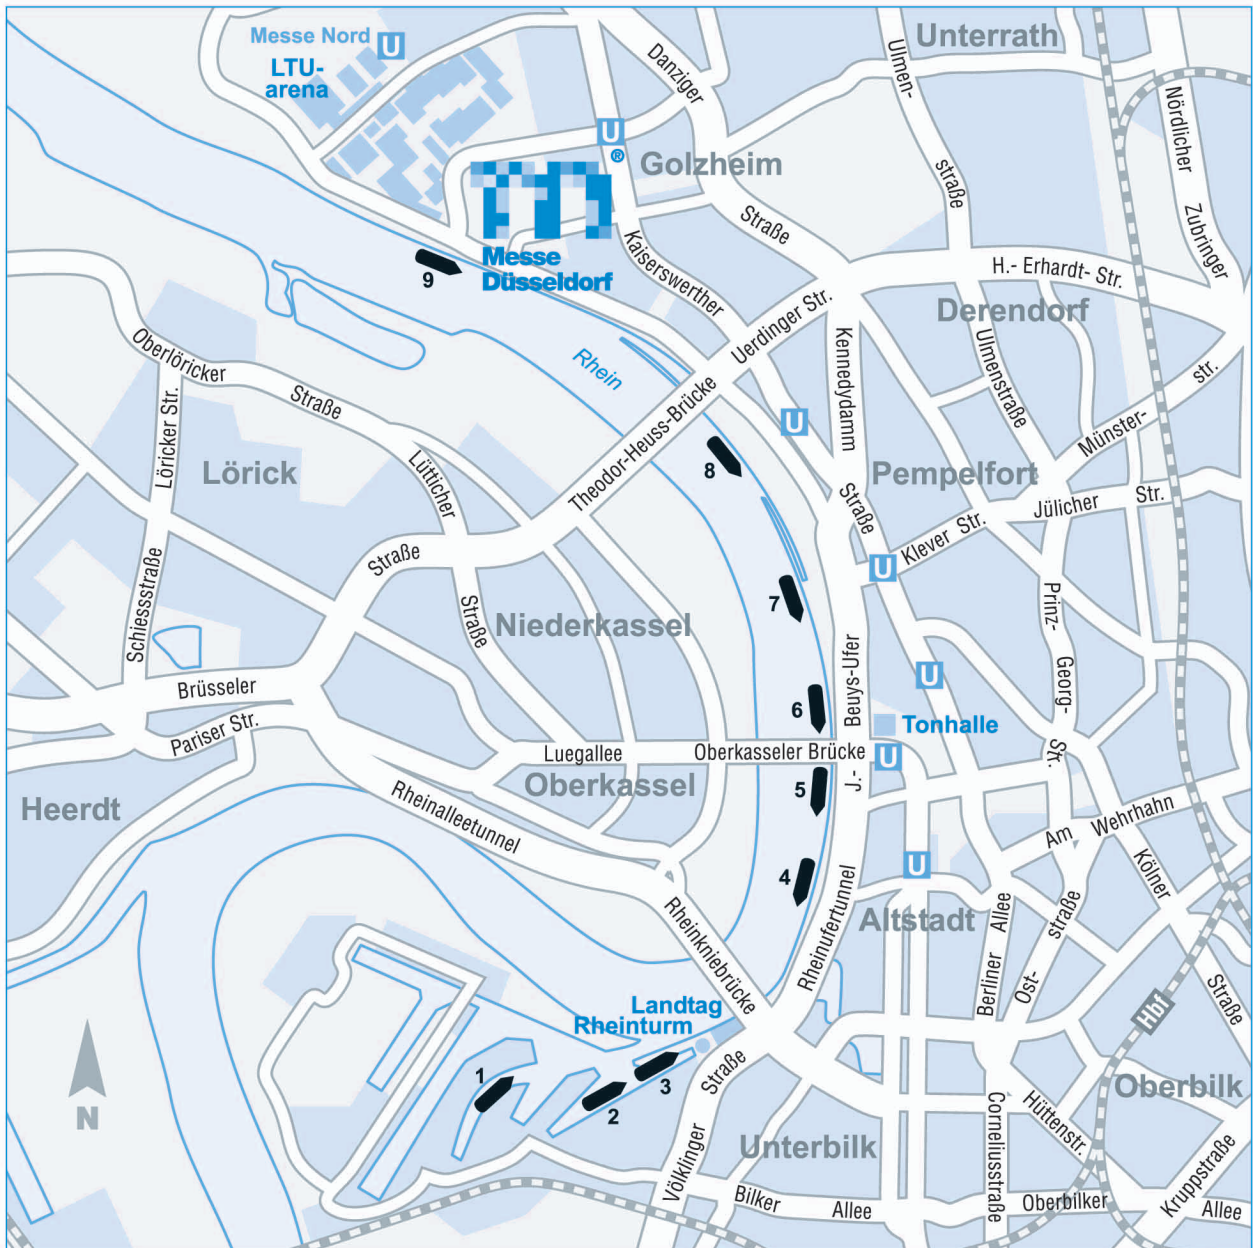

Moorings in Düsseldorf at EuroShop 2011

Ships present at EuroShop 2011:

Pos. 6: 'River Empress'